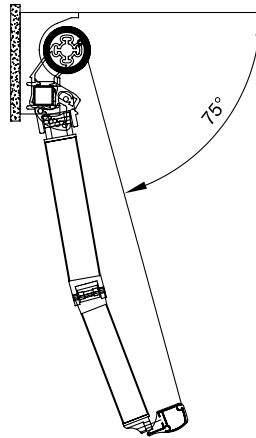

# WILLOW BY20 Mafsallı Tente

WILLOW BY20 Awning

9010

Standart renk  
Standard color

Diğer renkler  
Other colors  
+ %20

8 Yıl Solmazlık Garantili  
8 Years Guarantee Against  
Colour Loss