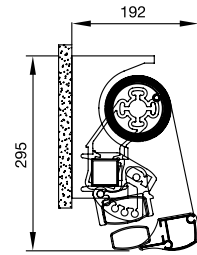

# WILLOW BY20 Mafsallı Tente

WILLOW BY20 Awning

9010

Standart renk  
Standard color

Diğer renkler  
Other colors  
+ %20

8 Yıl Solmazlık Garantili  
8 Years Guarantee Against  
Colour Loss