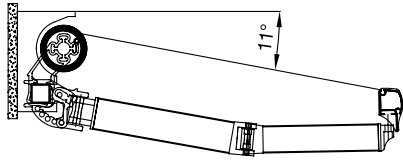

# WILLOW BY20 Mafsallı Tente

WILLOW BY20 Awning

9010

Standart renk  
Standard color

Diğer renkler  
Other colors  
+ %20

8 Yıl Solmazlık Garantili  
8 Years Guarantee Against  
Colour Loss