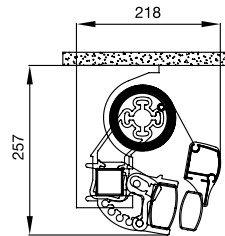

# WILLOW BY20 Mafsallı Tente

WILLOW BY20 Awning

9010

Standart renk  
Standard color

Diğer renkler  
Other colors  
+ %20

8 Yıl Solmazlık Garantili  
8 Years Guarantee Against  
Colour Loss