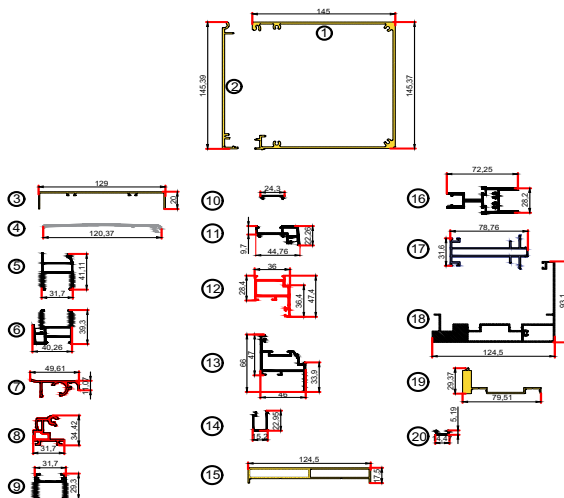

# Triple Motion Platinum

Dimensions in mm Boyutlar mm

Designed as the most advanced version of glass balcony closing systems, Triple Motion Platinum is a wipeable guillotine glass system. It is opened and closed without touching the system with the remote control. Ideal for high floors, terraces and balconies. Giving a comfortable and ergonomic use, Triple Motion Platinum is easily cleanable.

9016 1013 8017 9005 9006 7043 7016

Other Colors +10%  
Diğer Renkler +%10

- ① Engine Frame Profile
- ② Engine Case Cover Profile
- ③ Upper U Profile
- ④ Movable Handrail Profile
- ⑤ Handrail Plinth Profile
- ⑥ Clamp Profile
- ⑦ Movable Clamp Profile
- ⑧ Movable Clamp Body Profile
- ⑨ Movable Clamp Plinth Profile
- ⑩ Clamp Bar
- ⑪ Wing Joint Clamp Profile
- ⑫ Case Profile
- ⑬ Wing Profile
- ⑭ Wing Slat Profile
- ⑮ Sub Frame Profile
- ⑯ Vertical plinth
- ⑰ Rail Inner Guide profil
- ⑱ Rail Profile
- ⑲ Screw Hiding Profile
- ⑳ Rail Cover Profile