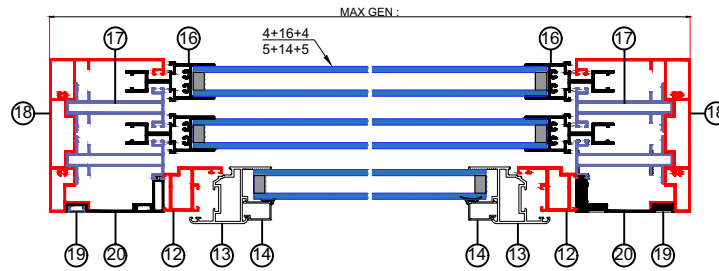

# Triple Motion Platinum

Dimensions in mm Boyutlar mm

Designed as the most advanced version of glass balcony closing systems, Triple Motion Platinum is a wipeable guillotine glass system. It is opened and closed without touching the system with the remote control. Ideal for high floors, terraces and balconies. Giving a comfortable and ergonomic use, Triple Motion Platinum is easily cleanable.

9016 1013 8017 9005 9006 7043 7016

Other Colors +10%  
Diğer Renkler +%10

- ① Engine Frame Profile
- ② Engine Case Cover Profile
- ③ Upper U Profile
- ④ Movable Handrail Profile
- ⑤ Handrail Plinth Profile
- ⑥ Clamp Profile
- ⑦ Movable Clamp Profile
- ⑧ Movable Clamp Body Profile
- ⑨ Movable Clamp Plinth Profile
- ⑩ Clamp Bar
- ⑪ Wing Joint Clamp Profile
- ⑫ Case Profile
- ⑬ Wing Profile
- ⑭ Wing Slat Profile
- ⑮ Sub Frame Profile
- ⑯ Vertical plinth
- ⑰ Rail Inner Guide profil
- ⑱ Rail Profile
- ⑲ Screw Hiding Profile
- ⑳ Rail Cover Profile