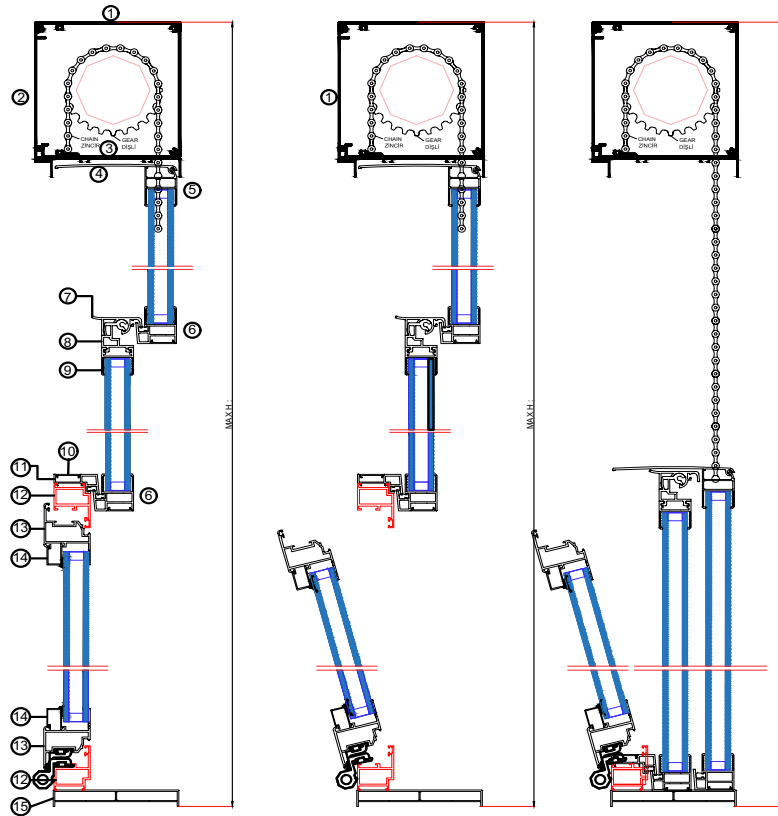

# Triple Motion Platinum

Dimensions in mm Boyutlar mm

Designed as the most advanced version of glass balcony closing systems, Triple Motion Platinum is a wipeable guillotine glass system. It is opened and closed without touching the system with the remote control. Ideal for high floors, terraces and balconies. Giving a comfortable and ergonomic use, Triple Motion Platinum is easily cleanable.

9016 1013 8017 9005 9006 7043 7016

Other Colors +10%  
Diğer Renkler +%10

- ① Engine Frame Profile
- ② Engine Case Cover Profile
- ③ Upper U Profile
- ④ Movable Handrail Profile
- ⑤ Handrail Plinth Profile
- ⑥ Clamp Profile
- ⑦ Movable Clamp Profile
- ⑧ Movable Clamp Body Profile
- ⑨ Movable Clamp Plinth Profile
- ⑩ Clamp Bar
- ⑪ Wing Joint Clamp Profile
- ⑫ Case Profile
- ⑬ Wing Profile
- ⑭ Wing Slat Profile
- ⑮ Sub Frame Profile
- ⑯ Vertical plinth
- ⑰ Rail Inner Guide profil
- ⑱ Rail Profile
- ⑲ Screw Hiding Profile
- ⑳ Rail Cover Profile