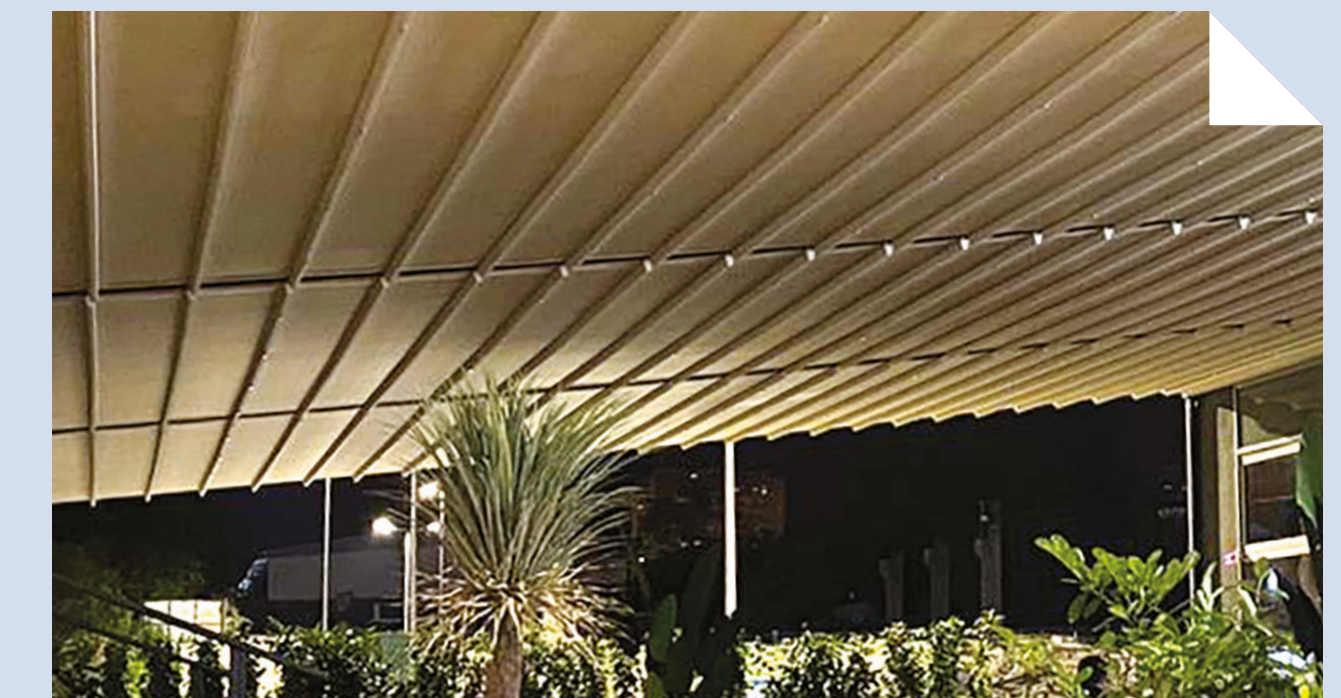

## BRINGS CONFIDENCE TO LIFE!

PergoLine is an ergonomic, functional and advanced technological awning system, which can be opened and closed automatically for seasonal weather conditions.

PergoLine is made out of extruded aluminum and painted with epoxy polyester. It has a static carrying strength without needing any extra wood or steel construction.