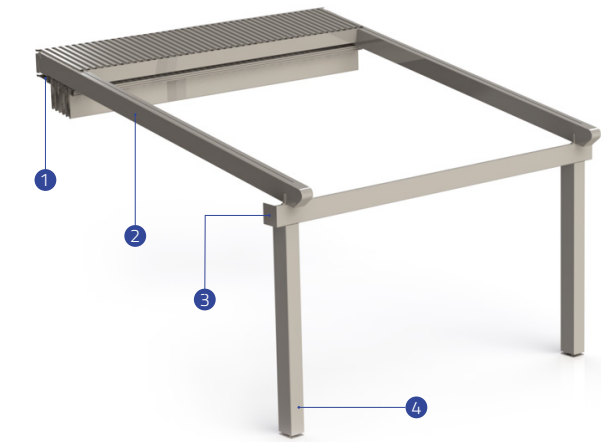

## TECHNICAL DETAILS

- ① Fabric Profile
- ② Rails
- ③ Extruded Frontal Gutter (Water-drain)
- ④ Pole

## BRINGS CONFIDENCE TO LIFE!

PergoLine is an ergonomic, functional and advanced technological awning system, which can be opened and closed automatically for seasonal weather conditions.

PergoLine is made out of extruded aluminum and painted with epoxy polyester. It has a static carrying strength without needing any extra wood or steel construction.